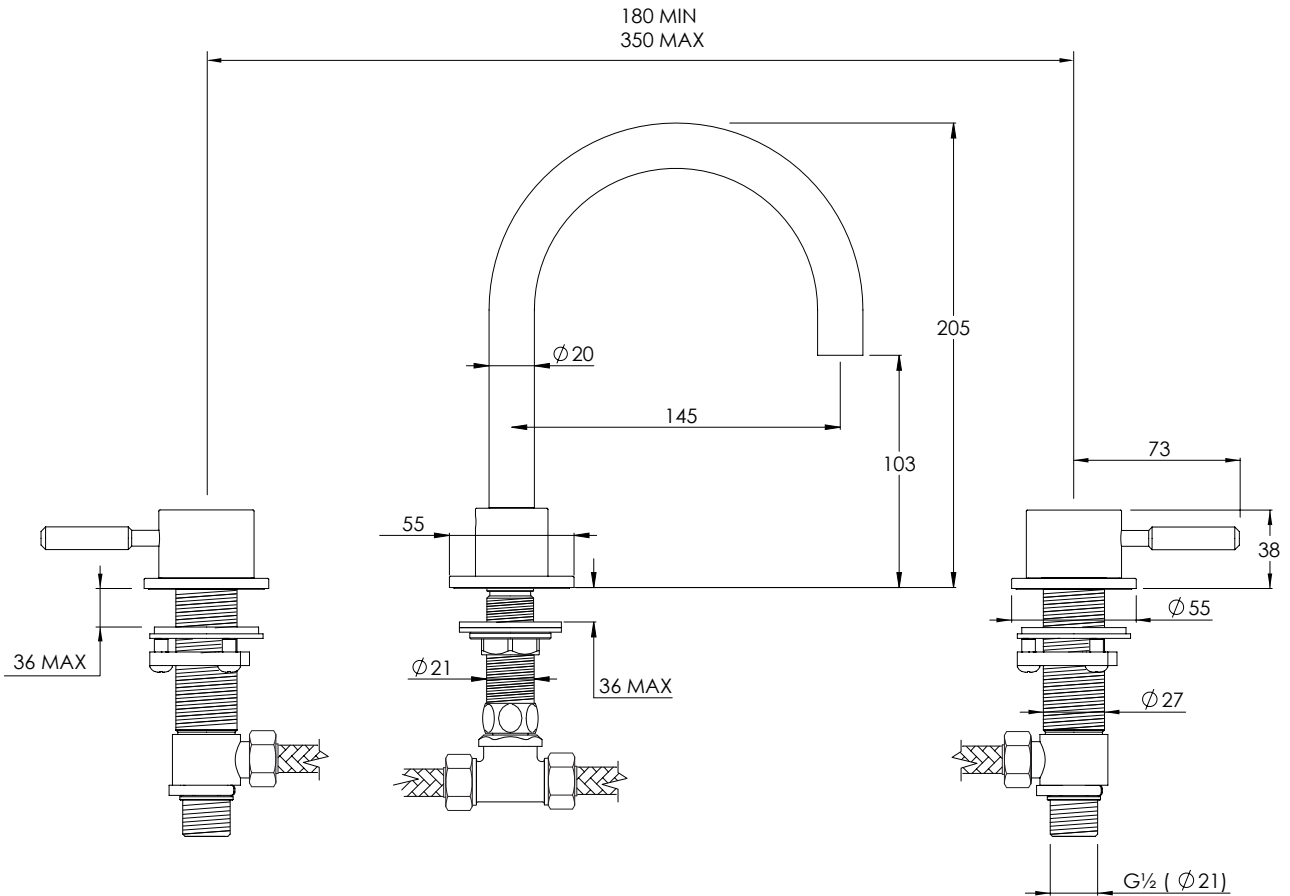

COALBROOK

DO1016

DECK MOUNTED 3 HOLE BASIN
MIXER WITH ROUND SWIVEL SPOUT

DATE: 02/09/21

REVISION: A

DIMENSIONS IN MILLIMETRES

WHILST EVERY EFFORT IS MADE TO ENSURE THE ACCURACY OF THESE DATA SHEETS THEY ARE SUBJECT TO CHANGE WITHOUT NOTICE AS PART OF THE COMPANY'S PRODUCT DEVELOPMENT PROCESS